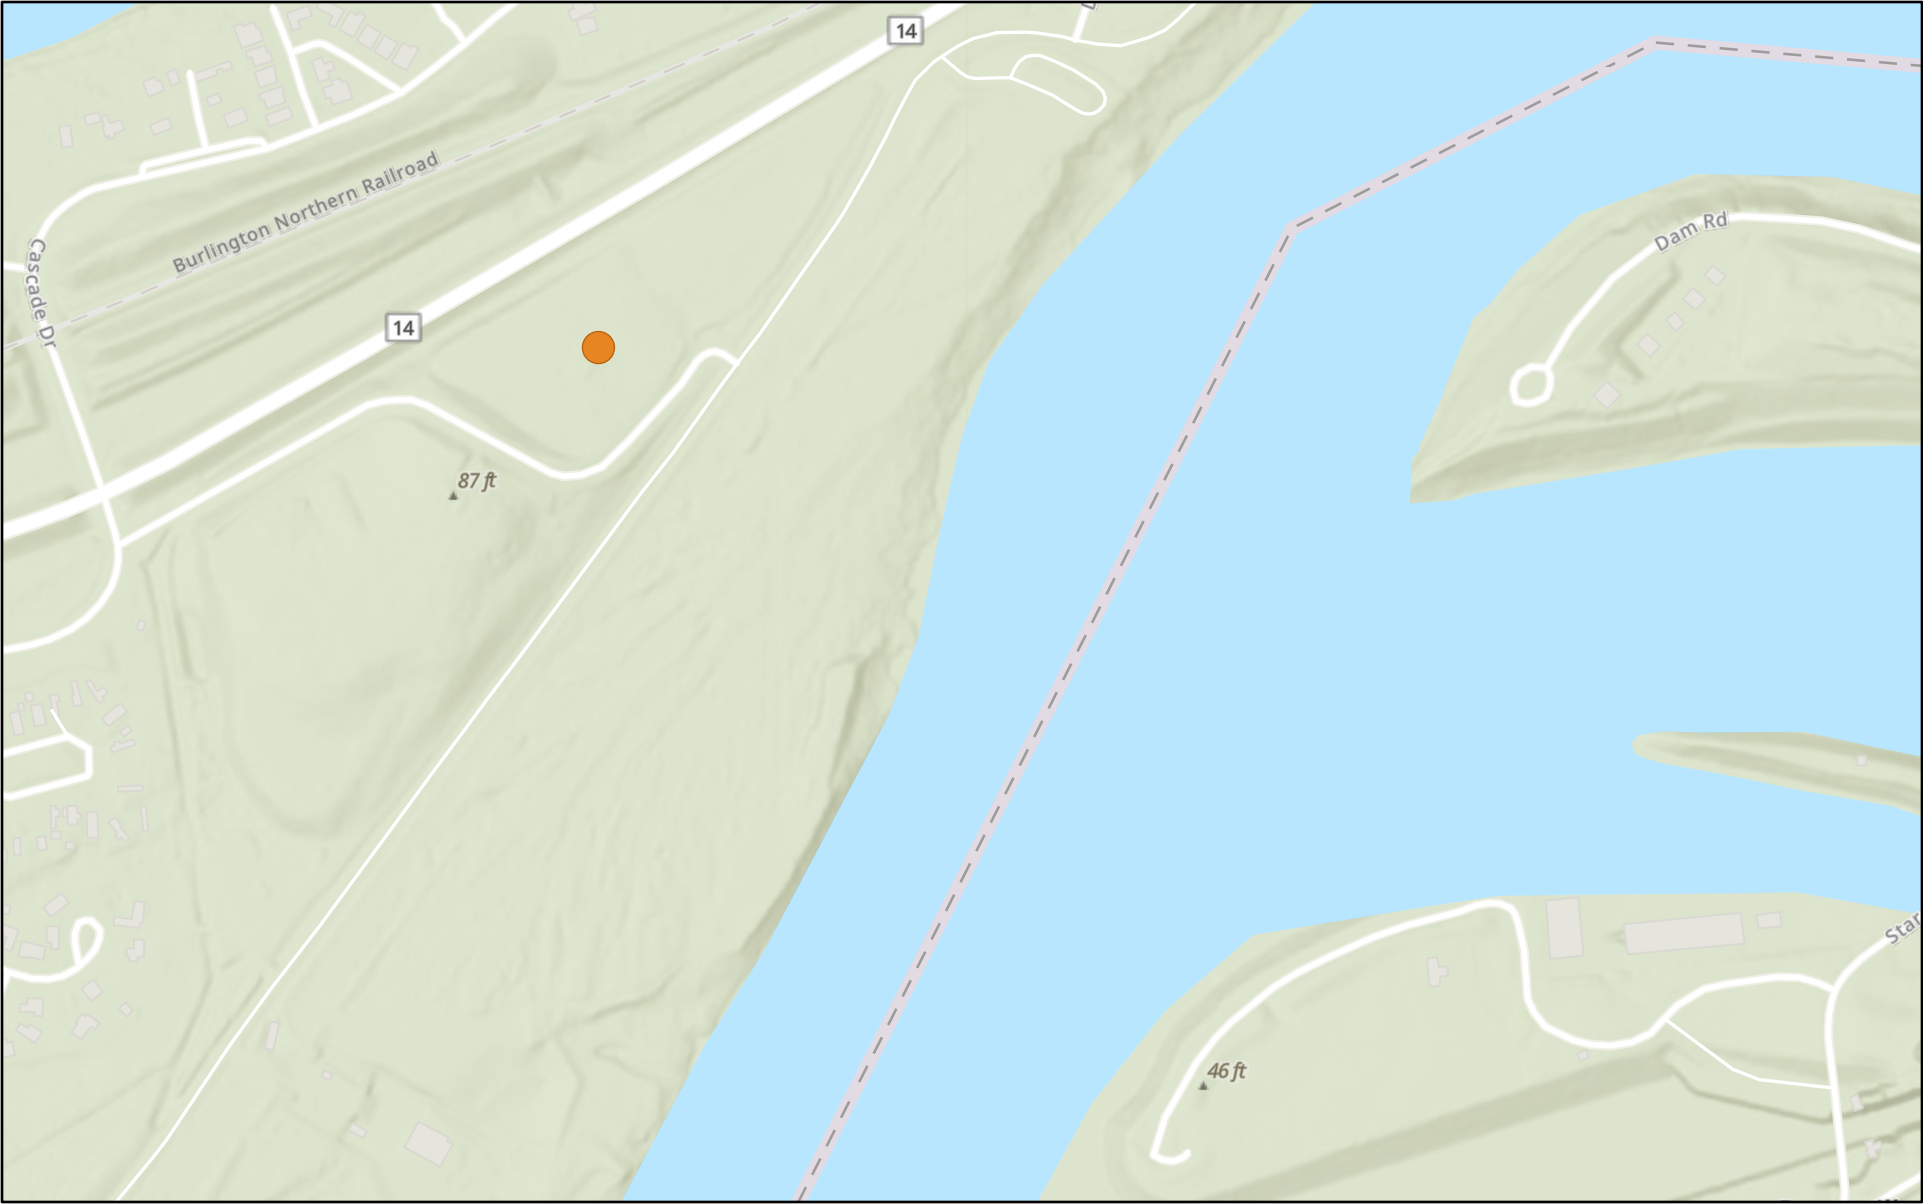

Cascade Park Cleanup

6/11/2025

Cleanup Site Status

- Cleanup started

Esri Community Maps Contributors, Oregon Metro, Oregon State Parks, State of Oregon GEO, WA State Parks GIS, © OpenStreetMap, Microsoft,